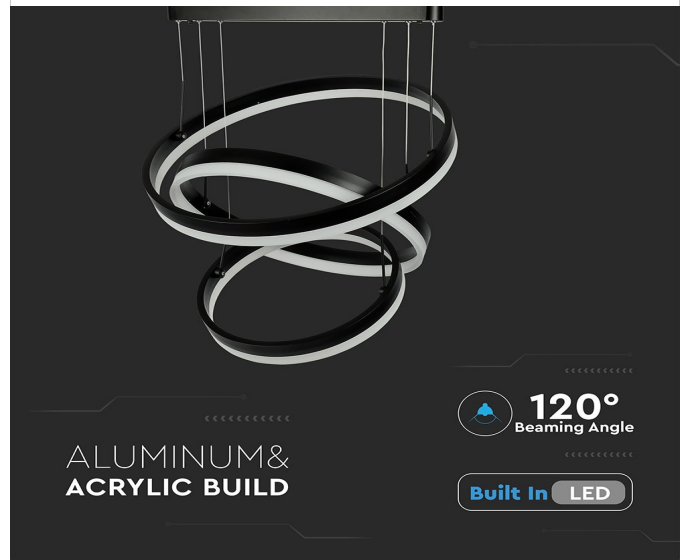

3 STEP CHANDELIERS | LED LIGHTING

V-TAC's Decorative Lighting range is abundant with elegant and classy luminaries and fittings that provide customers with the ability to spruce up any location with limitless combinations of designs. Our lighting fixtures come with extended multi-year warranty, as well as unmatched support and quality.

SKU: 3990 - 1577 938

[View more details](#)